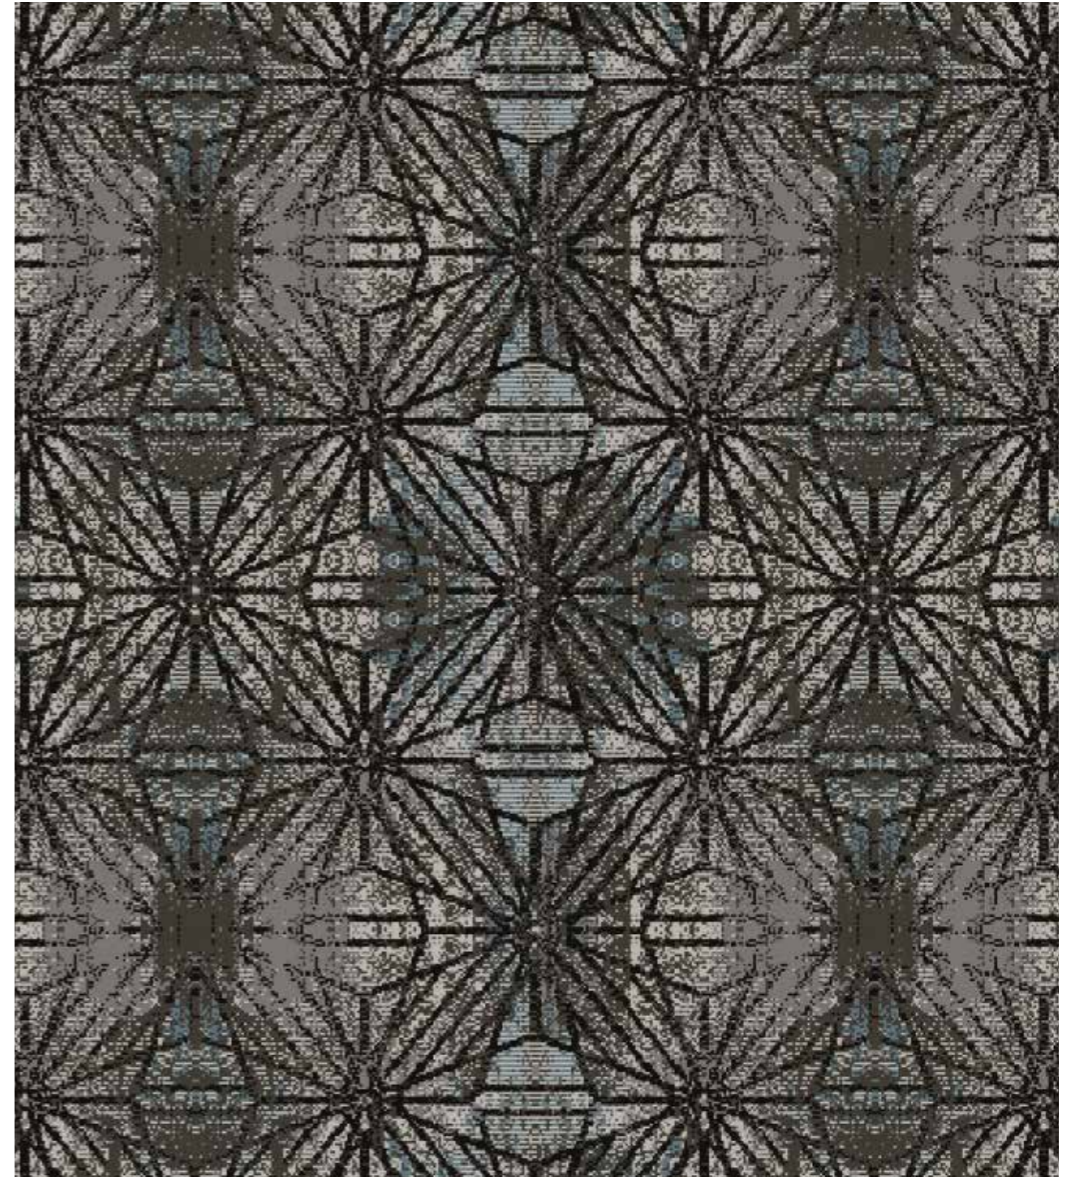

**Kinetic
Gravity**

Design 32700-76
Repeat 1.00m SM

- 9/88 Granite 1
- 6J1 Pebble 2
- 1332 Black 3
- 4/18 Fjord 5
- CP7303 Gun Metal 7