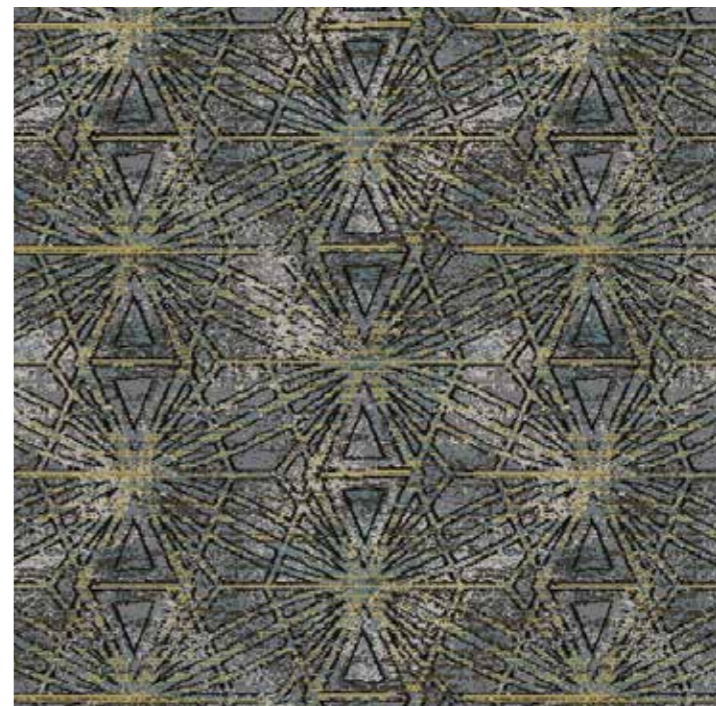

Design 32695-36
Repeat 1.16m SM

- 9/88 Granite 1 ●
- 6J1 Pebble 2 ●
- 1332 Black 3 ●
- 4/18 Fjord 5 ●
- 165 Jade 6 ●

Kinetic
Stellar

Design 32696-89
Repeat 0.98m SM

- 9/88 Granite 1 ●
- 6J1 Pebble 2 ●
- 1332 Black 3 ●
- 4/18 Fjord 5 ●
- CP7303 Gun Metal 7 ●
- 08 50 30 Karma 8 ●