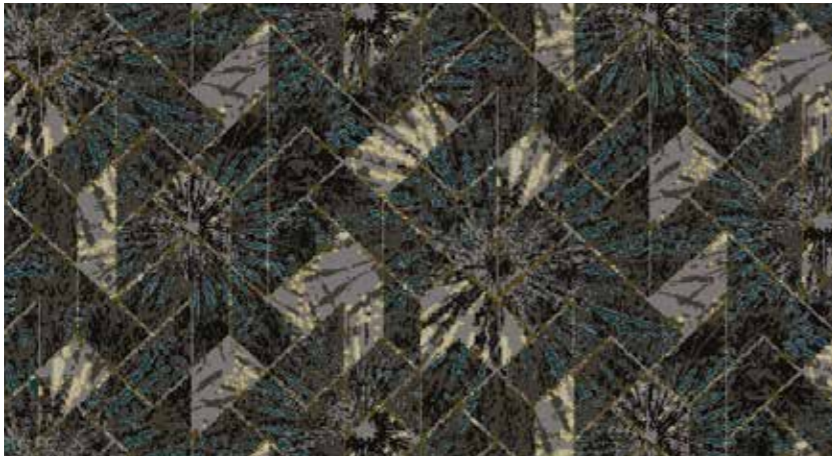

Kinetic

Broadloom: 4.00m 13ft 1.2" / Quality: 7 Row

**Kinetic
Flux**

Design 32697-300
Repeat 1.00m SM

- 9/88 Granite 1
- 6J1 Pebble 2
- 1332 Black 3
- 4/18 Fjord 5
- CP7303 Gun Metal 7
- 08 50 30 Karma 8

**Kinetic
Radiate**