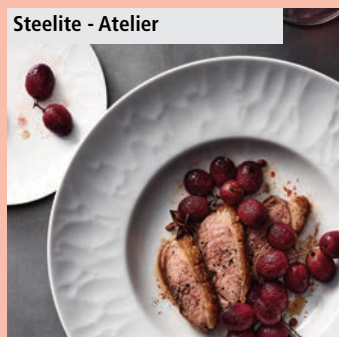

Romantic Mediterranean