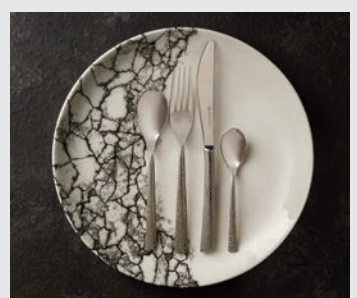

**Churchill - Kintsugi**

CODE	DESCRIPTION	QTY
KT TAF01	Table Fork	12
KT TAKN1	Table Knife	12
KT STKN1	Steak Knife	12
KT TASP1	Table Spoon	12
KT DEFO1	Dessert Fork	12
KT DEKN1	Dessert Knife	12
KT DESP1	Dessert Spoon	12
KT CAF01	Cake Fork	12
KT FIKN1	Fish Knife	12
KT SOSP1	Soup Spoon	12
KT TESP1	Teaspoon	12