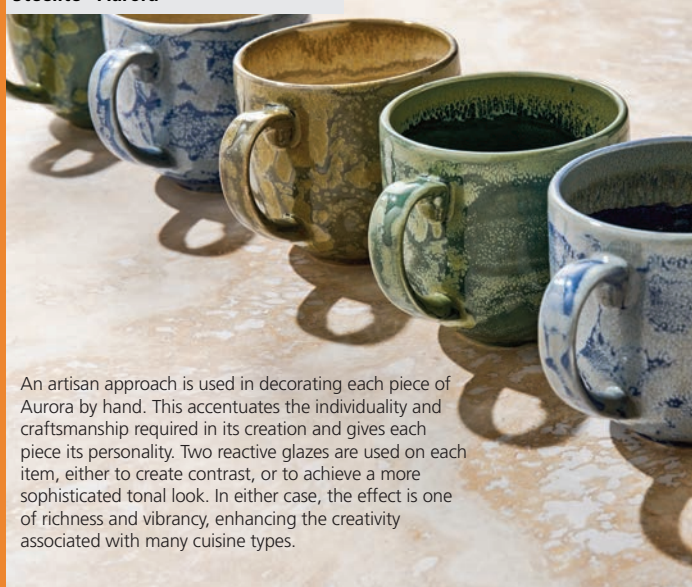

**Artis - Heart & Soul Perfect Match**

Heart & Soul is a lovingly inspired range of tableware, carefully tailored to meet the demands of the chef's food creations, their kitchen and the restaurant setting. Each piece is lovingly hand decorated giving it a unique personality and look, but at the same time sits together as a family. The colours and textures work well with authentic regional dishes as well as casual fine dining. Available in 5 colourways: Cumin, Avocado, Breeze, Thyme and Oyster.

**Steelite - Aurora**

An artisan approach is used in decorating each piece of Aurora by hand. This accentuates the individuality and craftsmanship required in its creation and gives each piece its personality. Two reactive glazes are used on each item, either to create contrast, or to achieve a more sophisticated tonal look. In either case, the effect is one of richness and vibrancy, enhancing the creativity associated with many cuisine types.