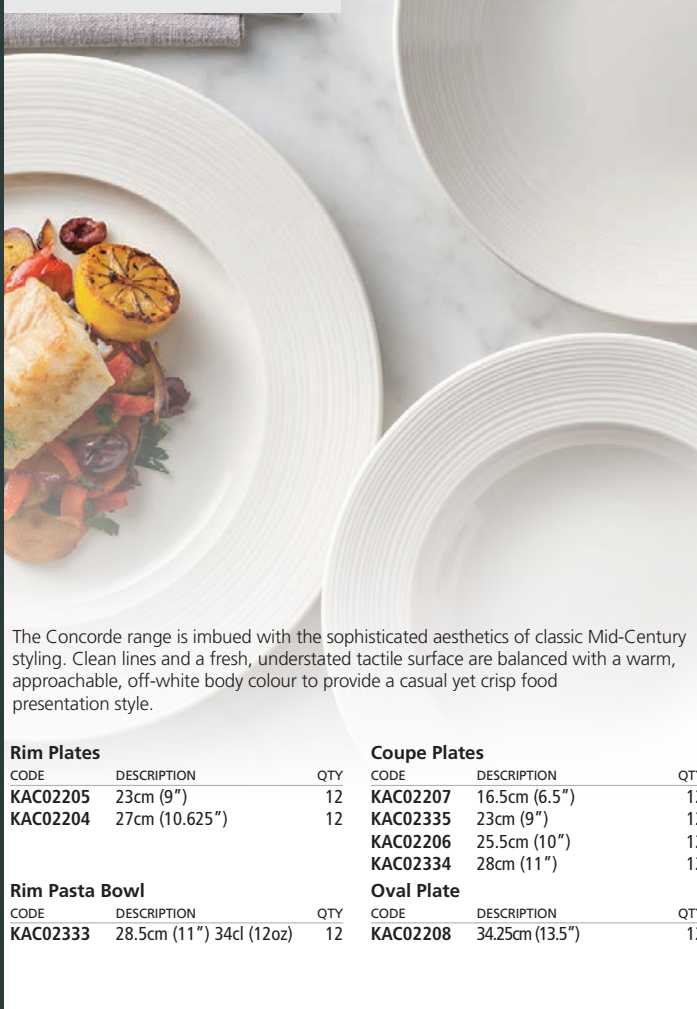

Gourmet Deep Plates

CODE	DESCRIPTION	QTY
M9CK	9cm (3.5")	24
M15CK	15cm (6")	12
M20CK	20cm (8")	12
M23CK	Bloom 23cm (9.25")	6
M25CK	Bloom 25cm (10")	6

Gourmet Flat Plates

CODE	DESCRIPTION	QTY
M17DZ	17cm (6.75")	12
M21DZ	21cm (8.5")	12
M25DZ	25cm (10")	12
M27DZ	27cm (10.75")	12

Gourmet Oval Plates

CODE	DESCRIPTION	QTY
190KY	19x11cm (7.5x4.5")	12
240KY	24x14cm (9.5x5.5")	12

Steeelite - Concorde

The Concorde range is imbued with the sophisticated aesthetics of classic Mid-Century styling. Clean lines and a fresh, understated tactile surface are balanced with a warm, approachable, off-white body colour to provide a casual yet crisp food presentation style.