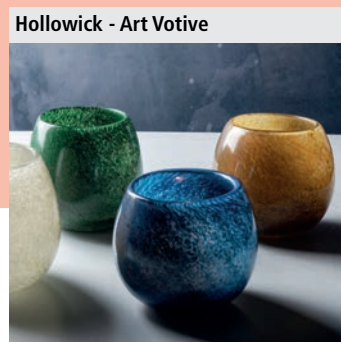

Hollowick - Art Votive

Glass Tealight Holders

CODE	DESCRIPTION	QTY
TAC00061	Sepia 10.2x8.9cm	12
TAC00062	Spice 10.2x8.9cm	12
TAC00063	Emerald 10.2x8.9cm	12
TAC00064	Marine 10.2x8.9cm	12